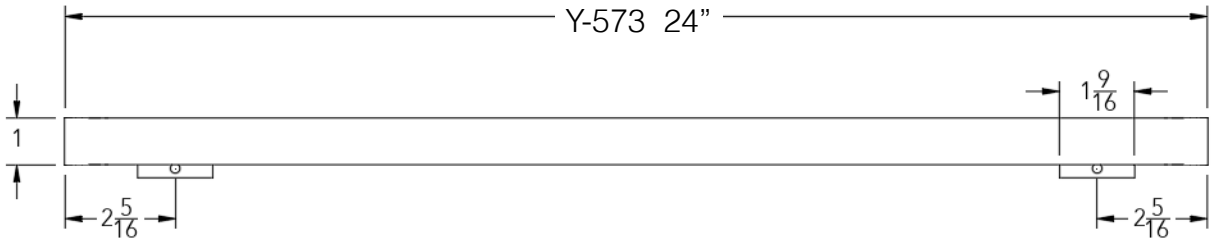

Dimensions in inches

FRONT